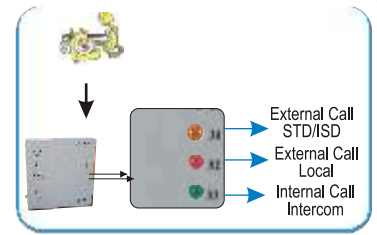

Call Progress Visual Indication

Distinctive Features

- ▶▶ Remote Maintenance
- ▶▶ Auto Fax-Tel Switch
- ▶▶ DOSA Remote Dialing (Open/ Restricted)
- ▶▶ Built-in Printer Interface with Buffer Memory
- ▶▶ Various options for SMDR Printing
- ▶▶ Direct Call billing in Rupees
- ▶▶ Programmable Secret Code
- ▶▶ Delayed Hot Line
- ▶▶ Trunk/Extension/System Status Display
- ▶▶ Automatic Call Distribution
- ▶▶ Call Waiting on P & T Lines