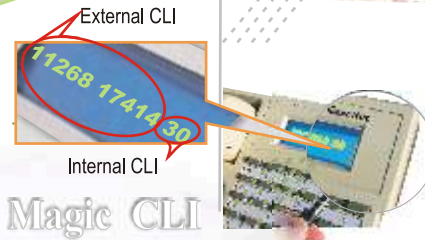

MAGIC

Advance Business PBX

Unique features of Magic CLI

- Caller-ID : Internal/External/Transferable
- Caller-ID on Simultaneous Ringing
- Dialed Number shown as Caller- ID (DNI)
- Call Progress Visual Indication
- Printout of Answered/Unanswered/Dialed Calls
- Computer Connectivity for Call Management
- Dynamic STD/ISD Lock for all Extensions
- Walking Class of Service
- Accepted & Denied Tables ("95" dialing lock)
- Auto Call Disconnection
- Extension/Trunk Grouping
- Call Budgeting
- Auto Callback on No Reply
- KTS Connectivity
- Auto Redial
- External Call Forwarding
- Restricted Global Memory Dialing
- Programmable Local/STD/ISD Call Duration
- DISA with Voice Message (4 level)

Exclusive Features (Available in 824/832)

- Check-in / Check-out
- Flexible Numbering
- Storey Phone
- Room to Room Barring
- KTS Connectivity- 2 key Phone ports

Call Progress Visual Indication

Distinctive Features

- ▶▶ Remote Maintenance
- ▶▶ Auto Fax-Tel Switch
- ▶▶ DOSA Remote Dialing (Open/ Restricted)
- ▶▶ Built-in Printer Interface with Buffer Memory
- ▶▶ Various options for SMDR Printing
- ▶▶ Direct Call billing in Rupees
- ▶▶ Programmable Secret Code
- ▶▶ Delayed Hot Line
- ▶▶ Trunk/Extension/System Status Display
- ▶▶ Automatic Call Distribution
- ▶▶ Call Waiting on P & T Lines

DISA with Voice Message

Efficient Features

- ▶▶ Tone/ Pulse Switchable
- ▶▶ Personnel Speed Dialing
- ▶▶ Boss Secretary System
- ▶▶ Broker's Call
- ▶▶ STD/ISD/Local Call Control
- ▶▶ Programmable Flash Timing of Individual Extension
- ▶▶ Call Consult with a Busy Extension
- ▶▶ Call Duration Beep Alert on CO Lines
- ▶▶ Alarm (Self/ Daily/ Same day / Duration)
- ▶▶ Emergency Reporting
- ▶▶ Manual/ Auto Day & Night Mode
- ▶▶ Paging

Regular Features of Magic CLI